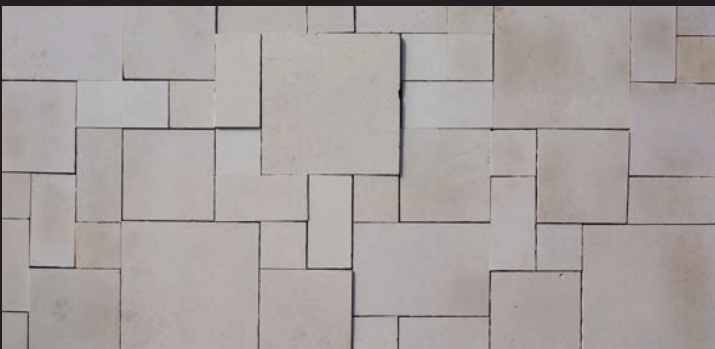

W4520 Lime Rd. Eden, WI 53019

(920) 477-2521

318 W Washington St. Valders, WI 54245

(920) 775-4151

evstone.net

VALDERS RUSTIC PAVERS

5 PIECE BUFF BLEND

5 PIECE GRAY BLEND

*Our stone is a natural product and may vary in color and texture from the appearance of the flyer.

Valders Rustic Pavers are a stylish alternative to our traditional paving products. Some edges are snapped instead of sawed to size. This process cuts down on cost, making Rustic Pavers more affordable but no less beautiful than our other paving products. The Sandblasted finish adds the final touch to this beautiful product. The Rustic Pavers are available in our Buff Blend or Gray Blend of colors.

The traditional pattern comes in a pre-blended 100 square foot pallet with five sizes including 6"x6", 6"x12", 12"x12", 12"x18" and 18"x18" with a 1/4" tolerance; pattern found on reverse side of the page.

New patterns include 100 square foot pallets of individual sizes, you can choose from 6"x6", 6"x12" and 12"x12" which can be laid in a single piece pattern like cobbles or the traditional herringbone pattern. If you'd like additional patterns, they can be found on the reverse side of the page.