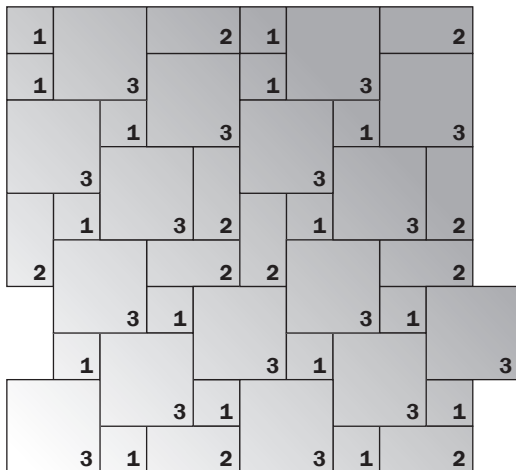

The traditional pattern comes in a pre-blended 100 square foot pallet with five sizes including 6"x6", 6"x12", 12"x12", 12"x18" and 18"x18" with a 1/4" tolerance; pattern found on reverse side of the page.

New patterns include 100 square foot pallets of individual sizes, you can choose from 6"x6", 6"x12" and 12"x12" which can be laid in a single piece pattern like cobbles or the traditional herringbone pattern. If you'd like additional patterns, they can be found on the reverse side of the page.

W H E N Q U A L I T Y M A T T E R S

PATTERNS

FIVE SIZE PATTERN TRADITIONAL

NO.	SIZE	% OF BLEND
1	6"X6"	8.25%
2	6"X12"	16.50%
3	12"X12"	34%
4	12"X18"	16.50%
5	18"X18"	24.75%

* TWO SIZE PATTERN

NO.	SIZE	% OF BLEND
1	6"X6"	20%
3	12"X12"	80%

* THREE SIZE PATTERN

NO.	SIZE	% OF BLEND
1	6"X6"	15%
2	6"X12"	20%
3	12"X12"	65%

***NOTE:** sizes must be purchased separately or individually