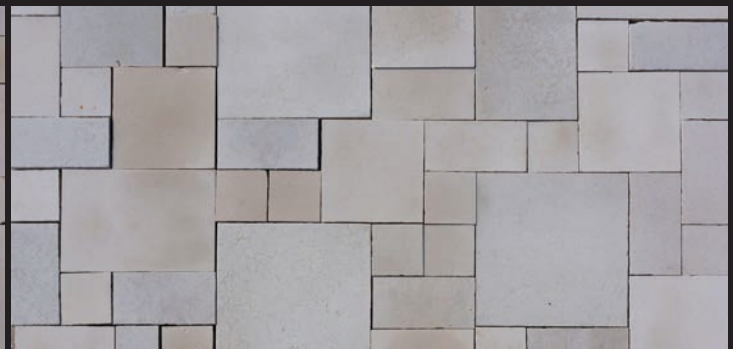

*Our stone is a natural product and may vary in color and texture from the appearance of the flyer.

Valders Rustic Pavers are a stylish alternative to our traditional paving products. Some edges are snapped instead of sawed to size. This process cuts down on cost, making Rustic Pavers more affordable but no less beautiful than our other paving products. The Sandblasted finish adds the final touch to this beautiful product. The Rustic Pavers are available in our Buff Blend or Gray Blend of colors.

The traditional pattern comes in a pre-blended 100 square foot pallet with five sizes including 6"x6", 6"x12", 12"x12", 12"x18" and 18"x18" with a 1/4" tolerance; pattern found on reverse side of the page.

New patterns include 100 square foot pallets of individual sizes, you can choose from 6"x6", 6"x12" and 12"x12" which can be laid in a single piece pattern like cobbles or the traditional herringbone pattern. If you'd like additional patterns, they can be found on the reverse side of the page.

W H E N Q U A L I T Y M A T T E R S

PATTERNS

FIVE SIZE PATTERN TRADITIONAL

NO.	SIZE	% OF BLEND
1	6"X6"	8.25%
2	6"X12"	16.50%
3	12"X12"	34%
4	12"X18"	16.50%
5	18"X18"	24.75%

* TWO SIZE PATTERN

NO.	SIZE	% OF BLEND
1	6"X6"	20%
3	12"X12"	80%