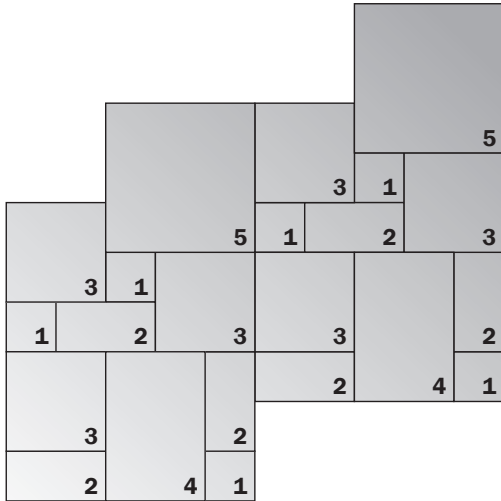

The traditional pattern comes in a pre-blended 100 square foot pallet with five sizes including 6"x6", 6"x12", 12"x12", 12"x18" and 18"x18" with a 1/4" tolerance; pattern found on reverse side of the page.

New patterns include 100 square foot pallets of individual sizes, you can choose from 6"x6", 6"x12" and 12"x12" which can be laid in a single piece pattern like cobbles or the traditional herringbone pattern. If you'd like additional patterns, they can be found on the reverse side of the page.

W H E N Q U A L I T Y M A T T E R S

PATTERNS

FIVE SIZE PATTERN TRADITIONAL

NO.	SIZE	% OF BLEND
1	6"X6"	8.25%
2	6"X12"	16.50%
3	12"X12"	34%
4	12"X18"	16.50%
5	18"X18"	24.75%

* TWO SIZE PATTERN

NO.	SIZE	% OF BLEND
1	6"X6"	20%
3	12"X12"	80%

* THREE SIZE PATTERN

NO.	SIZE	% OF BLEND
1	6"X6"	15%
2	6"X12"	20%
3	12"X12"	65%

***NOTE:** sizes must be purchased separately or individually