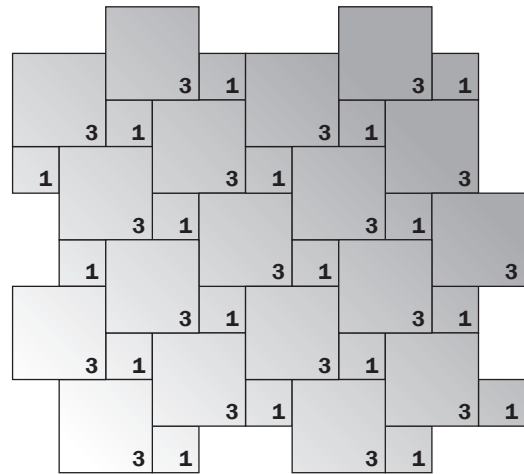

The traditional pattern comes in a pre-blended 100 square foot pallet with five sizes including 6"x6", 6"x12", 12"x12", 12"x18" and 18"x18" with a 1/4" tolerance; pattern found on reverse side of the page.

New patterns include 100 square foot pallets of individual sizes, you can choose from 6"x6", 6"x12" and 12"x12" which can be laid in a single piece pattern like cobbles or the traditional herringbone pattern. If you'd like additional patterns, they can be found on the reverse side of the page.

W H E N Q U A L I T Y M A T T E R S

PATTERNS

FIVE SIZE PATTERN TRADITIONAL

NO.	SIZE	% OF BLEND
1	6"X6"	8.25%
2	6"X12"	16.50%
3	12"X12"	34%
4	12"X18"	16.50%
5	18"X18"	24.75%

* TWO SIZE PATTERN

NO.	SIZE	% OF BLEND
1	6"X6"	20%
3	12"X12"	80%

* THREE SIZE PATTERN

NO.	SIZE	% OF BLEND
1	6"X6"	15%
2	6"X12"	20%
3	12"X12"	65%

***NOTE:** sizes must be purchased separately or individually