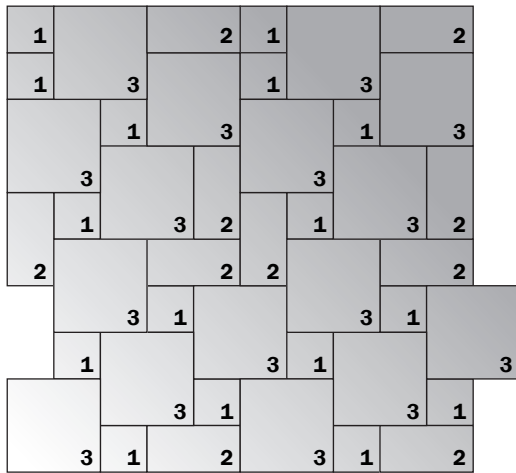

Valders

Rustic Pavers

Visit Our Website
www.evstone.net

Bluff Blend
of 6"x12"

5 Piece Blend

Gray Blend
of 6"x12"

W H E N Q U A L I T Y M A T T E R S

Valders Rustic Pavers are a stylish alternative to our traditional paving products. Some edges are snapped instead of sawed to size. This process cuts down on cost, making Rustic Pavers more affordable but no less beautiful than our other paving products. The Sandblasted finish adds the final touch to this beautiful product. The Rustic Pavers are available in our Bluff Blend or Gray Blend of colors.

The traditional pattern comes in a pre-blended 100 square foot pallet with five sizes including 6"x6", 6"x12", 12"x12", 12"x18" and 18"x18" with a 1/4" tolerance; pattern found on reverse side of the page.

New patterns include 100 square foot pallets of individual sizes, you can choose from 6"x6", 6"x12" and 12"x12" which can be laid in a single piece pattern like cobbles or the traditional herringbone pattern. If you'd like additional patterns, they can be found on the reverse side of the page.

Valders Rustic Pavers Patterns

THREE SIZE PATTERN

NO.	SIZE	% OF BLEND
1	6"X6"	15%
2	6"X12"	20%
3	12"X12"	65%

TWO SIZE PATTERN

NO.	SIZE	% OF BLEND
1	6"X6"	20%
3	12"X12"	80%

FIVE SIZE PATTERN

NO.	SIZE	% OF BLEND
1	6"X6"	8.25%
2	6"X12"	16.50%
3	12"X12"	34%
4	12"X18"	16.50%
5	18"X18"	24.75%