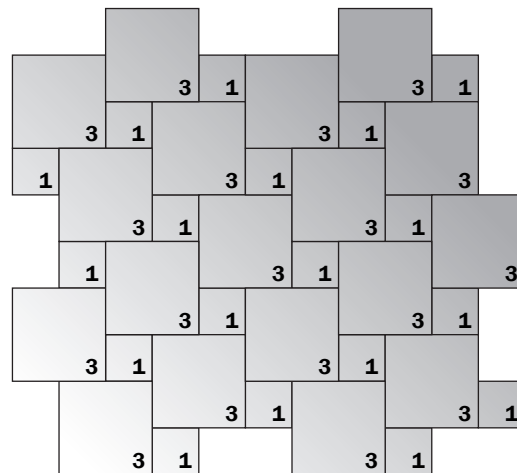

Valders

Rustic Pavers

Visit Our Website
www.evstone.net

Bluff Blend
of 6"x12"

5 Piece Blend

Gray Blend
of 6"x12"

W H E N Q U A L I T Y M A T T E R S

Valders Rustic Pavers are a stylish alternative to our traditional paving products. Some edges are snapped instead of sawed to size. This process cuts down on cost, making Rustic Pavers more affordable but no less beautiful than our other paving products. The Sandblasted finish adds the final touch to this beautiful product. The Rustic Pavers are available in our Bluff Blend or Gray Blend of colors.

The traditional pattern comes in a pre-blended 100 square foot pallet with five sizes including 6"x6", 6"x12", 12"x12", 12"x18" and 18"x18" with a 1/4" tolerance; pattern found on reverse side of the page.

New patterns include 100 square foot pallets of individual sizes, you can choose from 6"x6", 6"x12" and 12"x12" which can be laid in a single piece pattern like cobbles or the traditional herringbone pattern. If you'd like additional patterns, they can be found on the reverse side of the page.

Valders Rustic Pavers Patterns

THREE SIZE PATTERN

NO.	SIZE	% OF BLEND
1	6"X6"	15%
2	6"X12"	20%
3	12"X12"	65%

TWO SIZE PATTERN

NO.	SIZE	% OF BLEND
1	6"X6"	20%
3	12"X12"	80%

FIVE SIZE PATTERN

NO.	SIZE	% OF BLEND
1	6"X6"	8.25%
2	6"X12"	16.50%
3	12"X12"	34%
4	12"X18"	16.50%
5	18"X18"	24.75%