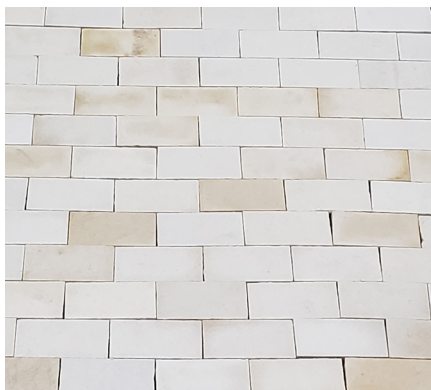

Valders

Rustic Pavers

Visit Our Website
www.evstone.net

Bluff Blend
of 6"x12"

5 Piece Blend

Gray Blend
of 6"x12"

W H E N Q U A L I T Y M A T T E R S

Valders Rustic Pavers are a stylish alternative to our traditional paving products. Some edges are snapped instead of sawed to size. This process cuts down on cost, making Rustic Pavers more affordable but no less beautiful than our other paving products. The Sandblasted finish adds the final touch to this beautiful product. The Rustic Pavers are available in our Bluff Blend or Gray Blend of colors.

The traditional pattern comes in a pre-blended 100 square foot pallet with five sizes including 6"x6", 6"x12", 12"x12", 12"x18" and 18"x18" with a 1/4" tolerance; pattern found on reverse side of the page.

New patterns include 100 square foot pallets of individual sizes, you can choose from 6"x6", 6"x12" and 12"x12" which can be laid in a single piece pattern like cobbles or the traditional herringbone pattern. If you'd like additional patterns, they can be found on the reverse side of the page.

Valders Rustic Pavers Patterns

THREE SIZE PATTERN

NO.	SIZE	% OF BLEND
1	6"X6"	15%
2	6"X12"	20%
3	12"X12"	65%

TWO SIZE PATTERN

NO.	SIZE	% OF BLEND
1	6"X6"	20%
3	12"X12"	80%

FIVE SIZE PATTERN

NO.	SIZE	% OF BLEND
1	6"X6"	8.25%
2	6"X12"	16.50%
3	12"X12"	34%
4	12"X18"	16.50%
5	18"X18"	24.75%